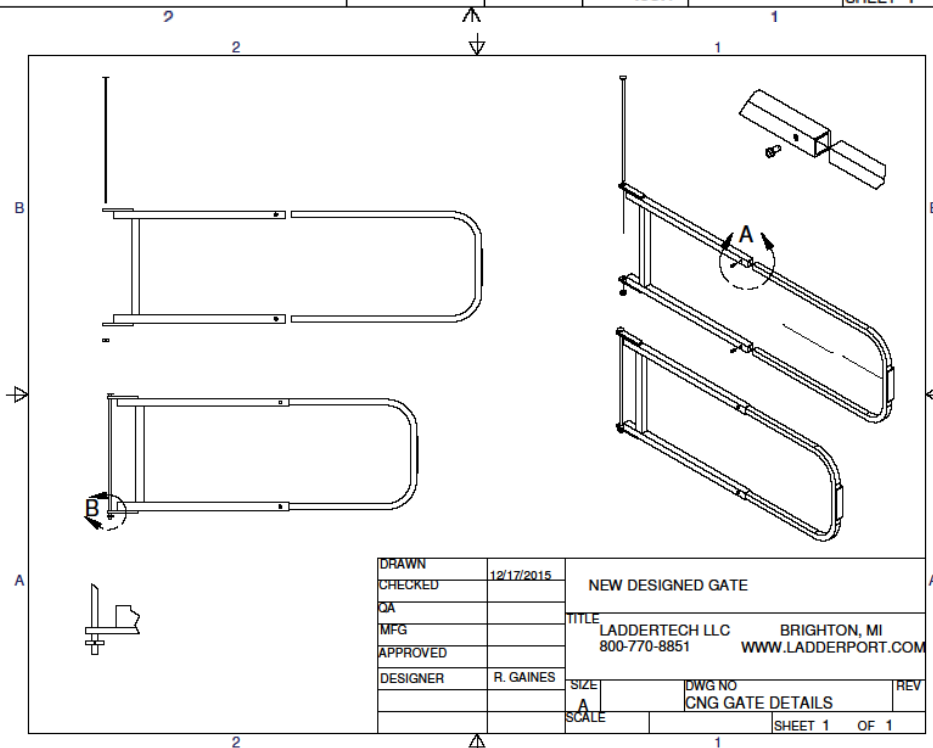

THE SAFEST WAY TO THE ROOF!
U.S. PATENT 8,099,910 B1 • MADE IN THE USA

The Only
Uninterrupted Grab
Bars with Hand Stops
Meeting OSHA
Regulation
1910.27(d)(3)

Caged Roof Hatch Grab Bars w/Optional Adjustable Self Closing Gate