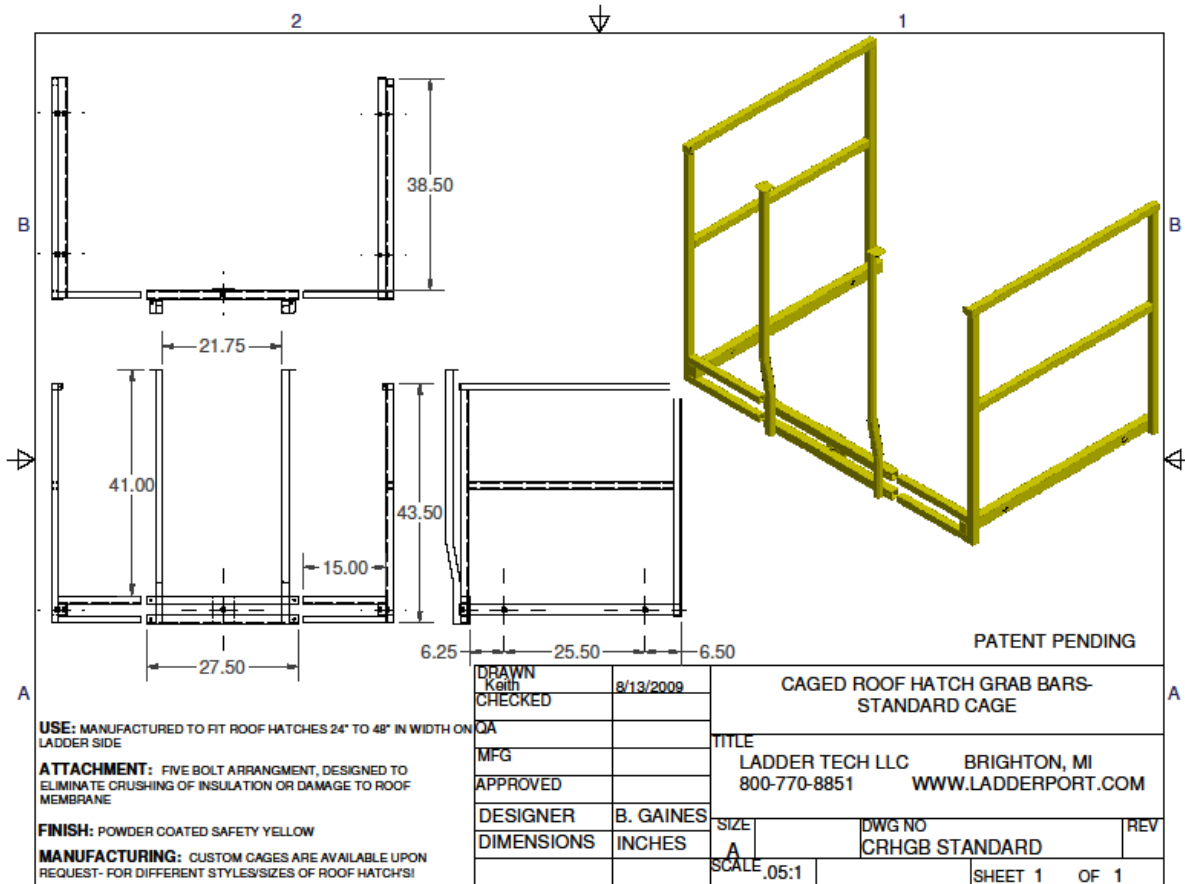

THE SAFEST WAY TO THE ROOF!
U.S. PATENT 8,099,910 B1 • MADE IN THE USA

The Only
Uninterrupted Grab
Bars with Hand Stops
Meeting OSHA
Regulation
1910.27(d)(3)

Caged Roof Hatch Grab Bars w/Optional Adjustable Self Closing Gate